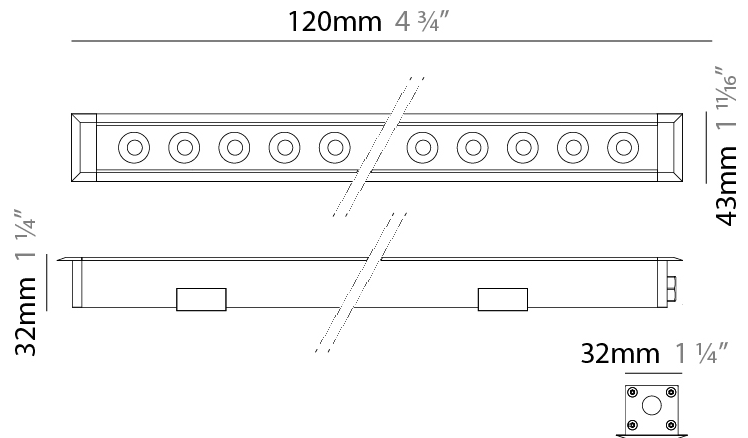

RATINGS AND CERTIFICATIONS

Certified By: Certified for North American Standards
IP rating: IP67
IK Rating: IK07
Bug Rating: B0 U3 G0
Upon Request: Higher Maximum Ambient Temperature