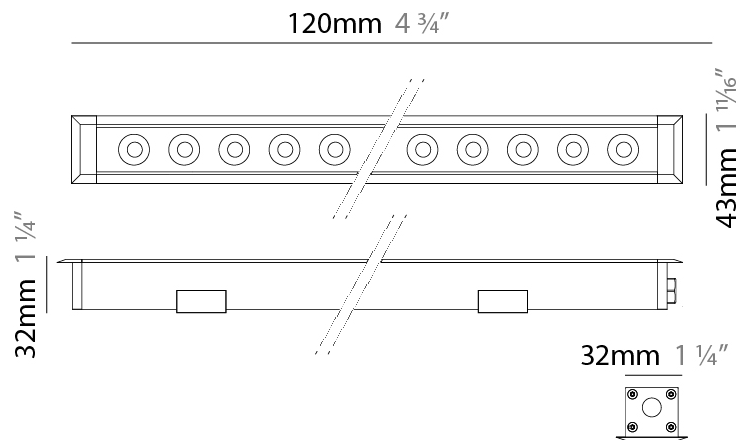

RATINGS AND CERTIFICATIONS

Certified By: Certified for North American Standards
IP rating: IP67
IK Rating: IK07
Bug Rating: B1 U0 G0
Upon Request: Higher Maximum Ambient Temperature