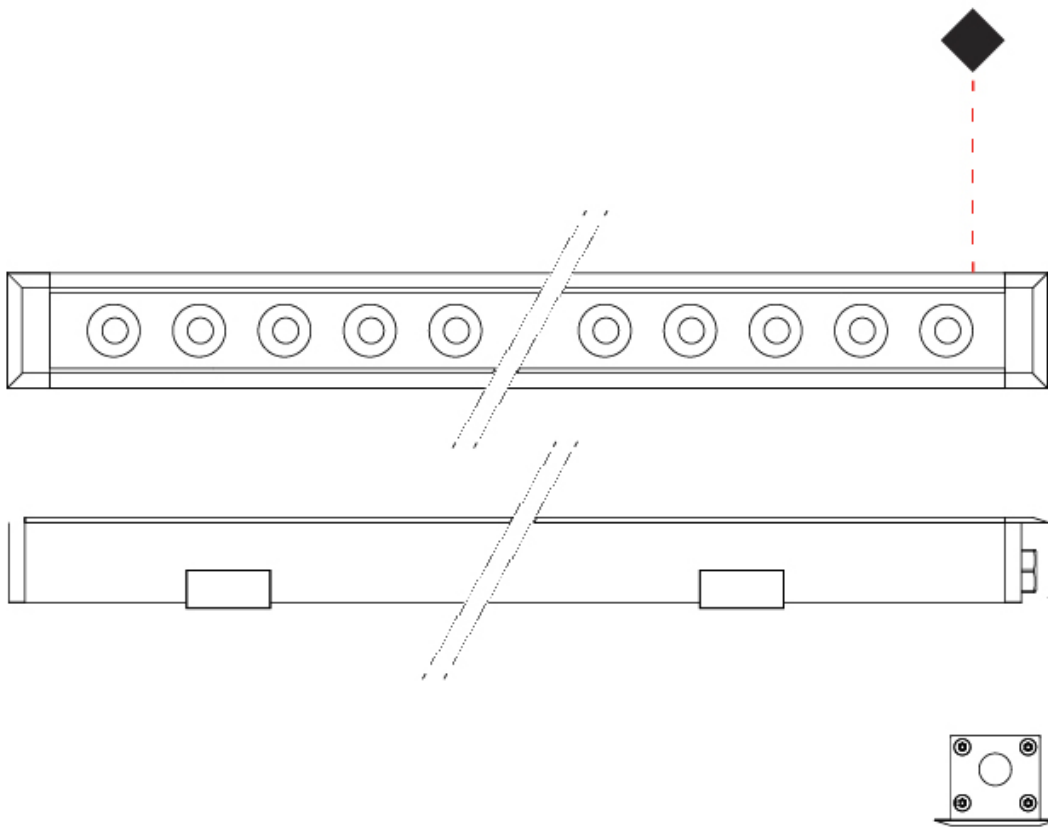

MINI CORNICHE RECESSED

E9I521-

PROJECT _____

TYPE _____

SPECIFIER _____

QUANTITY _____

DATE _____

E