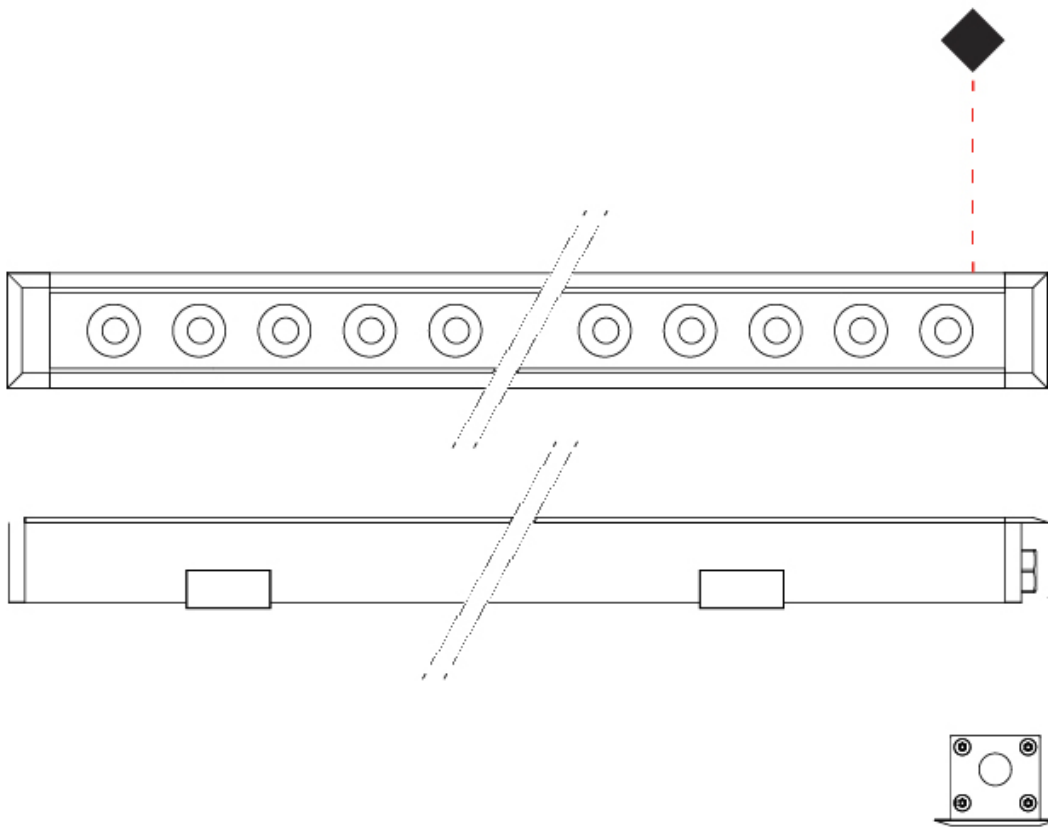

MINI CORNICHE RECESSED

E9I637-

PROJECT _____

TYPE _____

SPECIFIER _____

QUANTITY _____

DATE _____

E