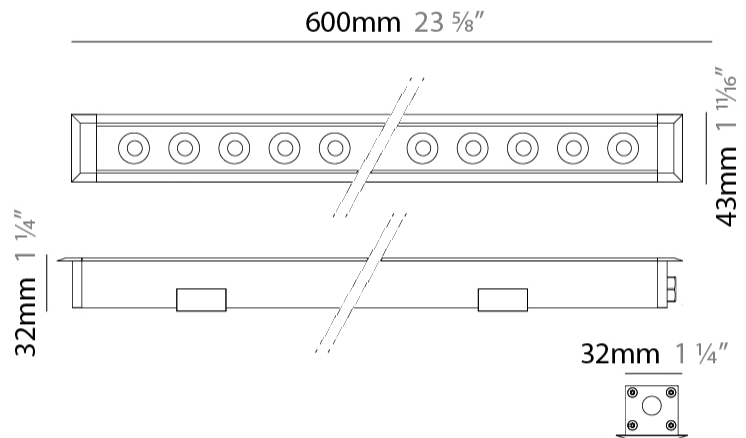

GENERAL

Series: Mini Corniche
Brand: Platek
Division: Exterior
Mounting Type: Recessed
Mounting Location: In-Ground
Subcategory: Walk Over

PHYSICAL

Shape: Rectangle
Length (mm): 620
Length (in): 24 7/16
Width (mm): 43
Width (in): 1 11/16
Depth (mm): 32
Depth (in): 1 1/4
Light Distribution: Uplight
Diffuser: Tempered Glass - 5mm / 3/16" thick
Gasket: Gore-Tex valve to prevent condensation
Fixture Finish: BLK / WHI / GRY / COR / ANT / BRZ
Fixture Material: Extruded Aluminum

ELECTRICAL

Lamp Type: LED
Input Wattage (W): 21 / 11.5 (Dif) / 12.5 (Asy)
Total Output Wattage (W): 18.5 / 10.5 (Dif) / 11 (Asy)
Driver Included: No
Driver Location: Remote
Driver Type: Constant Voltage - 120 / 277Vac
Driver Class: Class 2
Input Voltage (V): 120 - 277
Output Voltage (V): 24
Upon Request: (Not included - see components [IP65 or higher enclosure to be supplied by others]) 0-10Vdc dimming / Phase dimming / Non-dimming 120/277Vac

LED

Number of LEDs: 18
Color Temperature (°K): 3000 / 4000
Max. Delivered Lumen (lm): 340 - 1500 / 350 - 1560
CRI: >80 CRI
Lamp Life (hrs): 60000

OPTICAL

Optic°: 13 / 26 / 40 / ELL / DIF / ASY
Beam Angle: Diffuser - 82

RATINGS AND CERTIFICATIONS

Certified By: Certified for North American Standards
IP rating: IP67
IK Rating: IK07
Bug Rating: B0 U5 G0
Upon Request: Higher Maximum Ambient Temperature