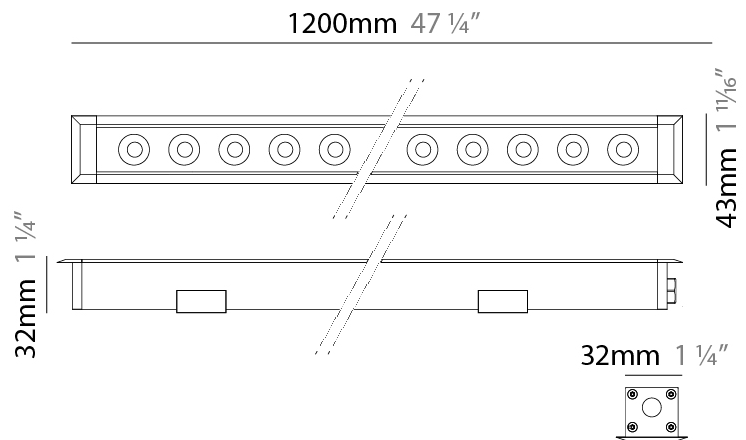

E91639-

base number   Finish Options   Lens Options

1. To build a product code in our configurator select the specify button on the base model # product page
2. To build a manual product code on this datasheet choose from the options listed below in blue font and add the suffix to the base model #

GENERAL

Series: Mini Corniche
Brand: Platek
Division: Exterior
Mounting Type: Recessed
Mounting Location: In-Ground
Subcategory: Walk Over

PHYSICAL

Shape: Rectangle
Length (mm): 1220
Length (in): 48 1/2
Width (mm): 43
Width (in): 1 5/8
Height (mm): 32
Height (in): 1 1/2
Light Distribution: Uplight
Screws: A4 stainless steel
Diffuser: Clear tempered glass
Gasket: Gore-Tex valve to prevent condensation
Fixture Finish: [BLK / WHI / GRY / COR / ANT / BRZ](#)
Fixture Material: Extruded Aluminum

ELECTRICAL

Lamp Type: LED
Total Output Wattage (W): 46
Dimming: Bluetooth technology or DMX
Control Gear: DMX
Driver Included: No
Driver Location: Remote
Driver Type: Constant Current - Universal
Driver Class: Class 2
Input Voltage (V): 120 - 277
Constant Current (MA): 500

LED

Number of LEDs: 32
Color Temperature (°K): RGBW
CRI: >80 CRI
Lamp Life (hrs): 60000
Special LEDs offerings: RGBW

OPTICAL

Optic°: [26 / 47 / ELL](#)

RATINGS AND CERTIFICATIONS

Certified By: Certified for North American Standards
IP rating: IP67
IK Rating: IK07
Bug Rating: B1 U0 G0
Upon Request: Higher Maximum Ambient Temperature

PROJECT
TYPE
SPECIFIER
QUANTITY
DATE