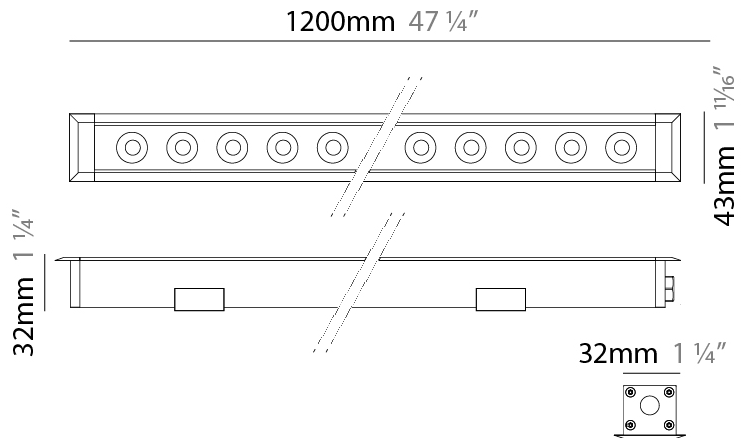

GENERAL

Series: Mini Corniche
Brand: Platek
Division: Exterior
Mounting Type: Recessed
Mounting Location: In-Ground
Subcategory: Walk Over

PHYSICAL

Shape: Rectangle
Length (mm): 1220
Length (in): 48 1/32
Width (mm): 43
Width (in): 1 5/8
Height (mm): 32
Height (in): 1 1/2
Light Distribution: Uplight
Screws: A4 stainless steel
Diffuser: Clear tempered glass
Gasket: Gore-Tex valve to prevent condensation
Fixture Finish: [BLK / WHI / GRY / COR / ANT / BRZ](#)
Fixture Material: Extruded Aluminum

ELECTRICAL

Lamp Type: LED
Input Wattage (W): 24 (Dif) / 26 (Asy) / 46
Total Output Wattage (W): 21 (Dif) / 22 (Asy) / 40
Driver Included: No
Driver Location: Remote
Driver Type: Constant voltage - 120 / 277Vac
Driver Class: Class 2
Input Voltage (V): 120 - 277
Output Voltage (V): 24
Upon Request: (Not included - see components [IP65 or higher enclosure to be supplied by others]) 0-10Vdc dimming / Phase dimming / Non-dimming 120/277Vac

LED

Number of LEDs: 36
Color Temperature (°K): [3000 / 4000](#)
Max. Delivered Lumen (lm): 3000 / 3120
Nominal Lumen (lm): 5040 / 5220
CRI: >80 CRI
Lamp Life (hrs): 60000

OPTICAL

Optic°: [13 / 26 / 40 / ASY / DIF / ELL](#) ; [RGBW 26 / 40 / ELL](#)

RATINGS AND CERTIFICATIONS

Certified By: Certified for North American Standards
IP rating: IP67
IK Rating: IK07
Bug Rating: B0 U5 G0
Upon Request: Higher Maximum Ambient Temperature