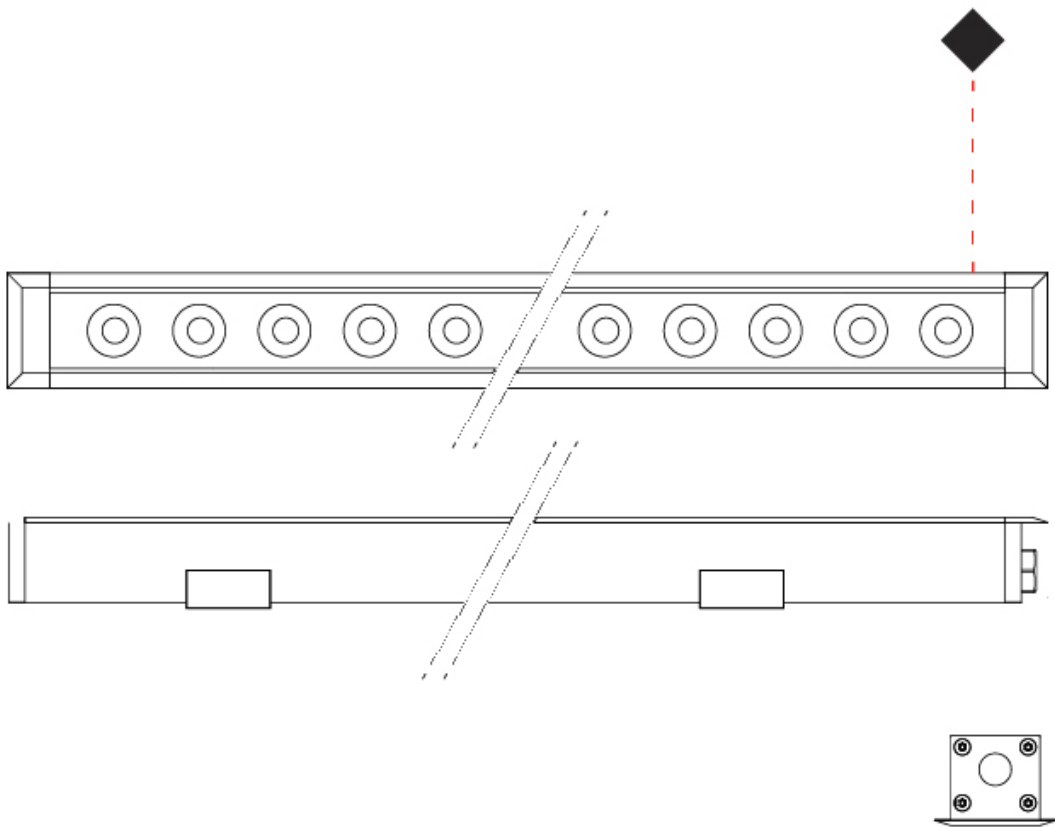

MINI CORNICHE RECESSED

E9I639-

PROJECT _____

TYPE _____

SPECIFIER _____

QUANTITY _____

DATE _____

E