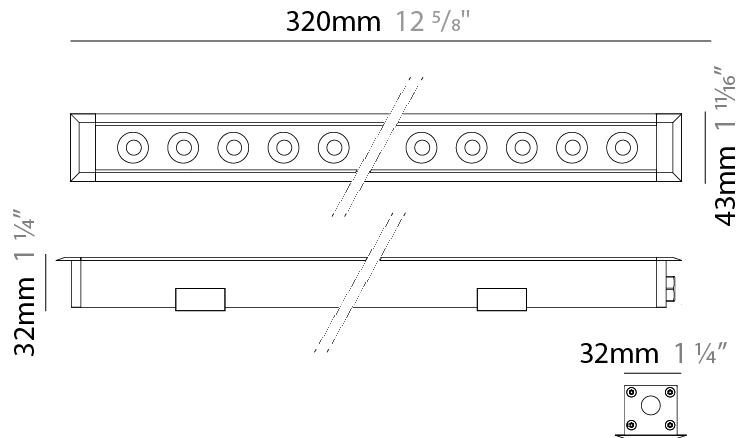

RATINGS AND CERTIFICATIONS

Certified By: Certified for North American Standards
IP rating: IP67
IK Rating: IK07
Bug Rating: B0 U4 G0
Upon Request: Higher Maximum Ambient Temperature