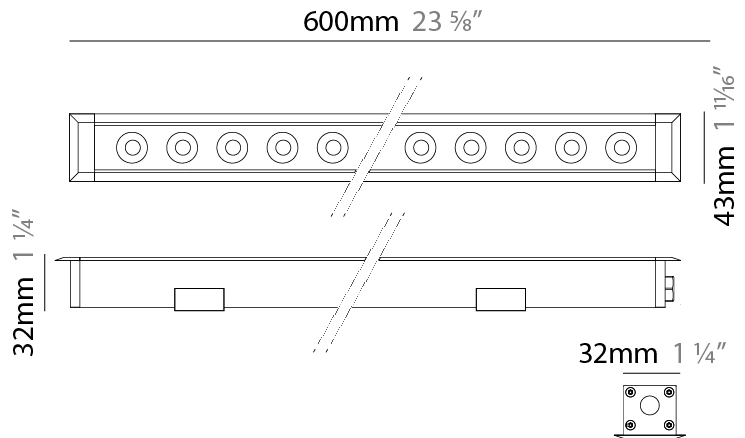

MINI CORNICHE RECESSED

E91638-

base number   Finish Options   Lens Options

1. To build a product code in our configurator select the specify button on the base model # product page
2. To build a manual product code on this datasheet choose from the options listed below in blue font and add the suffix to the base model #

GENERAL

Series: Mini Corniche
Brand: Platek
Division: Exterior
Mounting Type: Recessed
Mounting Location: In-Ground
Subcategory: Walk Over

PHYSICAL

Shape: Rectangle
Length (mm): 620
Length (in): 24 7/16
Width (mm): 43
Width (in): 1 11/16
Depth (mm): 32
Depth (in): 1 1/4
Light Distribution: Uplight
Diffuser: Tempered Glass - 5mm / 3/16" thick
Gasket: Gore-Tex valve to prevent condensation
Fixture Finish: BLK / WHI / GRY / COR / ANT / BRZ
Fixture Material: Extruded Aluminum

ELECTRICAL

Lamp Type: LED
Total Output Wattage (W): 23
Dimming: Bluetooth technology or DMX
Control Gear: DMX
Driver Included: No
Driver Location: Remote
Driver Type: Constant Current - Universal
Driver Class: Class 2
Input Voltage (V): 120 - 277
Constant Current (MA): 500

LED

Number of LEDs: 16
Color Temperature (°K): RGBW
CRI: >80 CRI
Lamp Life (hrs): 60000
Special LEDs offerings: RGBW

OPTICAL

Optic°: 28 / 47 / ELL

RATINGS AND CERTIFICATIONS

Certified By: Certified for North American Standards
IP rating: IP67
IK Rating: IK07
Bug Rating: B1 U0 G0
Upon Request: Higher Maximum Ambient Temperature