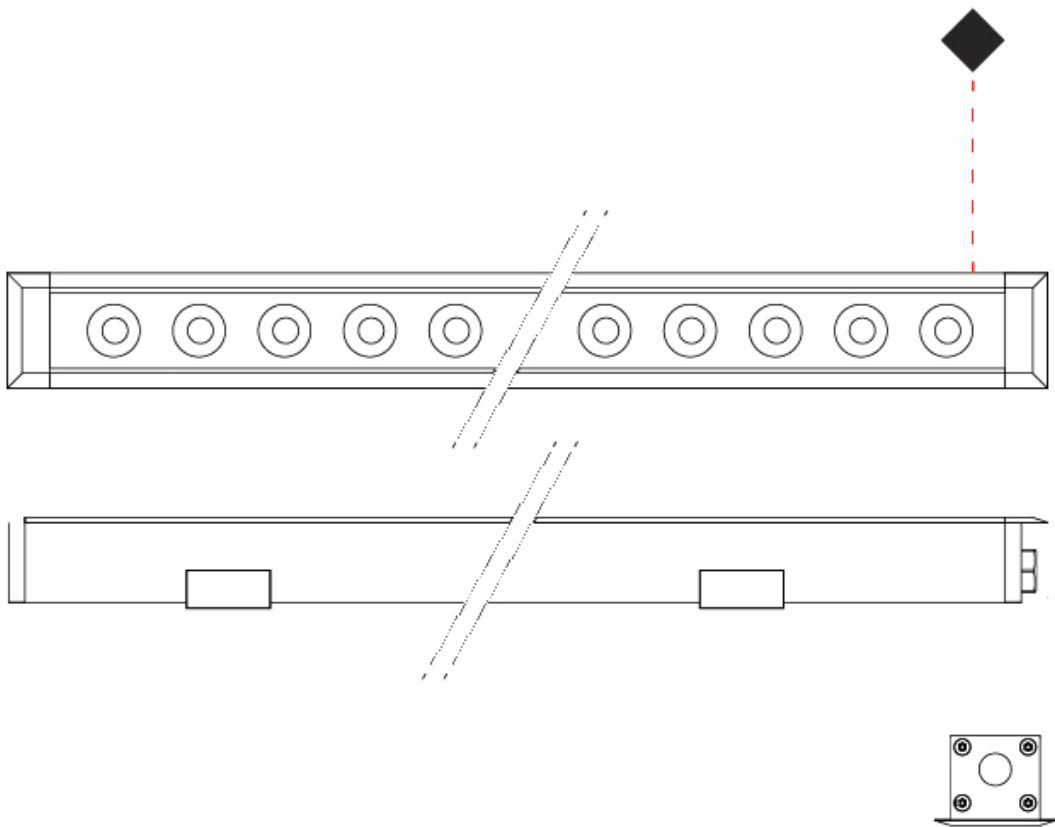

MINI CORNICHE RECESSED

E9I620-

PROJECT _____

TYPE _____

SPECIFIER _____

QUANTITY _____

DATE _____

E