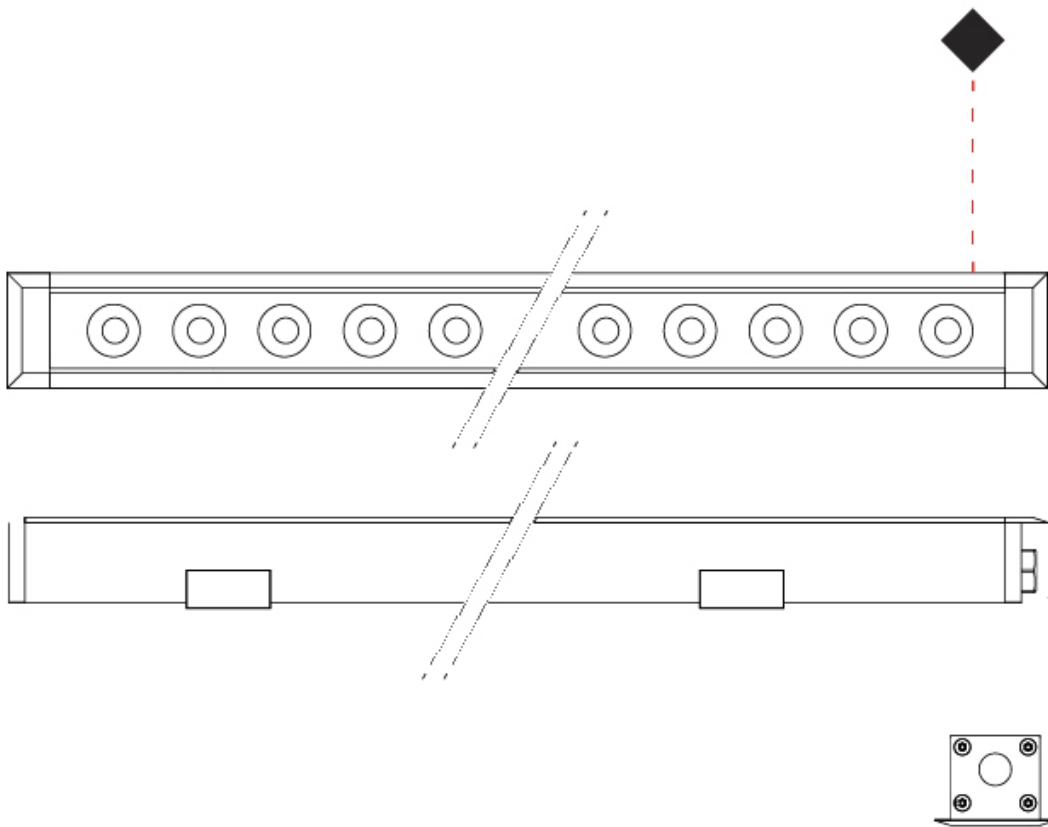

MINI CORNICHE RECESSED

E9I638-

PROJECT _____

TYPE _____

SPECIFIER _____

QUANTITY _____

DATE _____

E